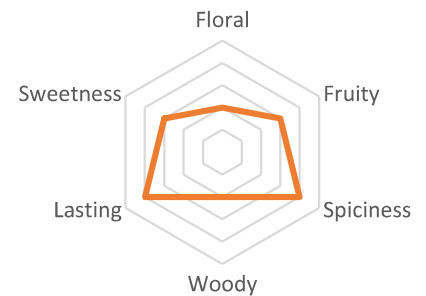

Colour Brown mahogany

BOUQUET Cinnamon, clove, vanilla, spices, dried fruits, cigar box

Taste A long and complex development of savors

Time for tasting
1cl/15min

Experience n°1

Double sweetness for dessert